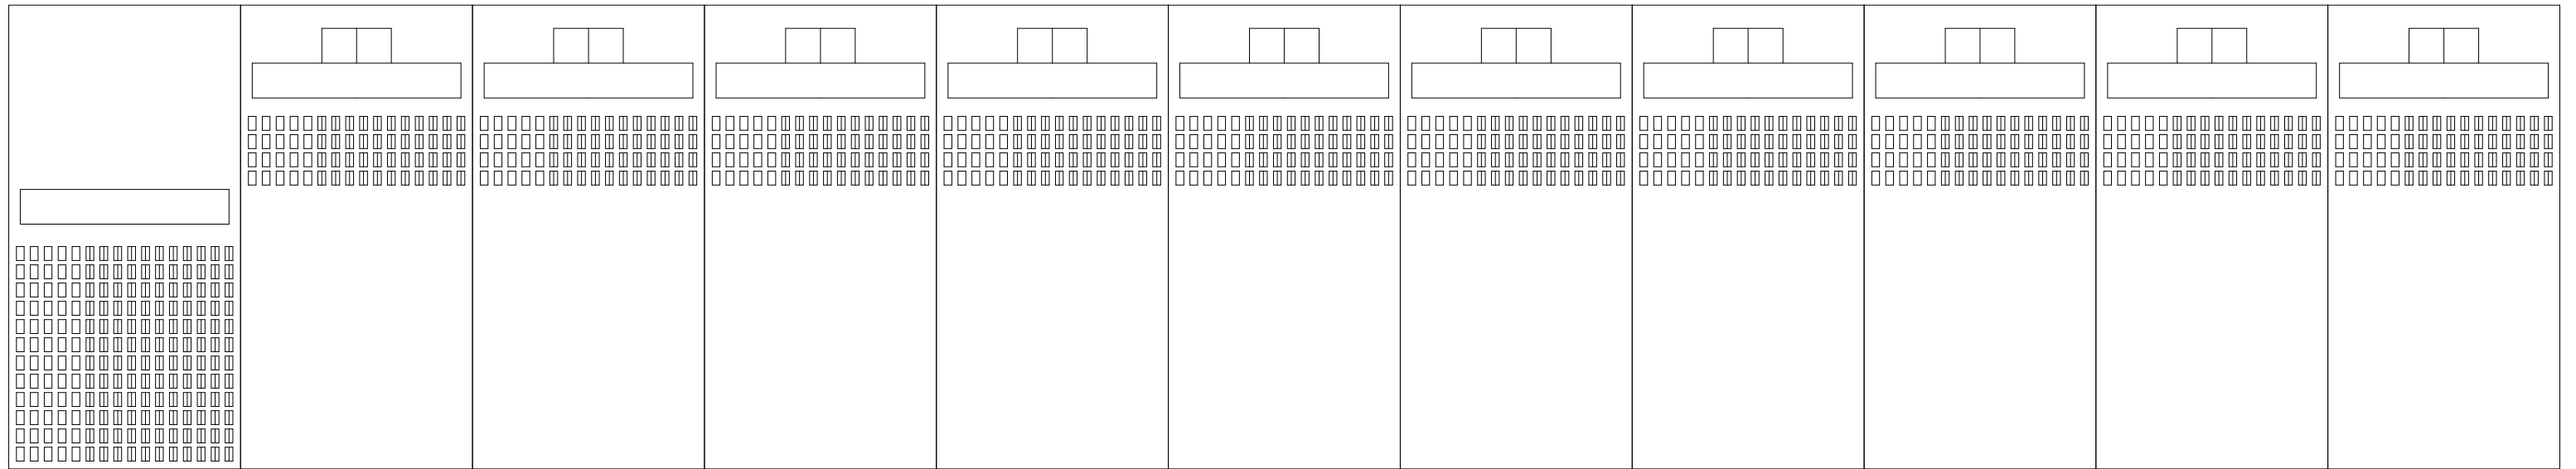

20 PLOT CODER KIBBUTZ
WITH VISITOR CENTER &
DEV PLOT.

NORTH

SOUTH